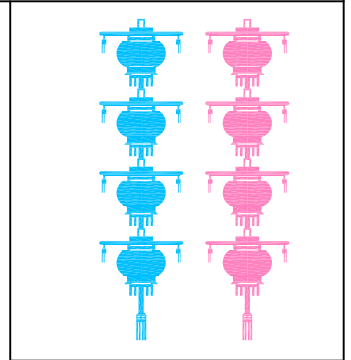

Step-by-Step
Fold and Cut
Patterns

Lantern-Chain-0010

Materials: scissors, 3"x8" different colored paper.

Symmetrical folding instructions:

Folding
method

Finished cutting
Lantern-Chain-0010

Note: Cut out the hatched parts.