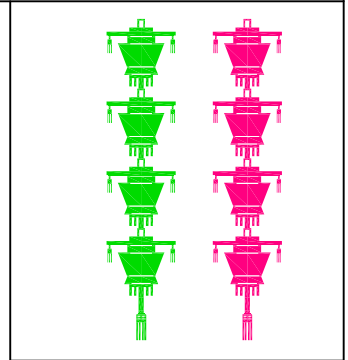

Step-by-Step
**Fold and Cut
Patterns**

Lantern-Chain-008

Materials: scissors, 3"x8" different colored paper.

Symmetrical folding instructions:

Folding
method

Finished cutting
Lantern-Chain-008

Note: Cut out the hatched parts.