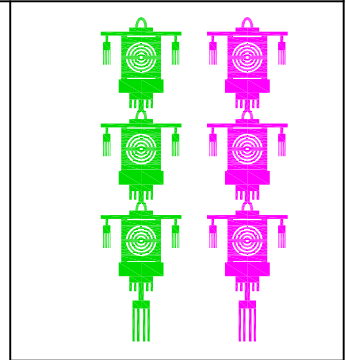

Step-by-Step  
**Fold and Cut**  
**Patterns**

Lantern-Chain-007

Materials: scissors, 3"x8" different colored paper.

Symmetrical folding instructions:

Folding  
method

Finished cutting  
Lantern-Chain-007

Note: Cut out the hatched parts.