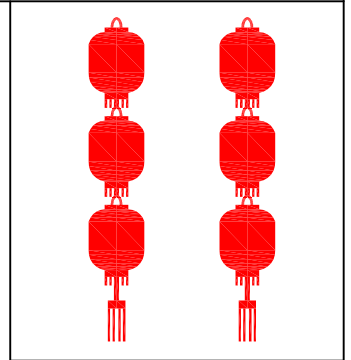

Step-by-Step
Fold and Cut
Patterns

Lantern-Chain-004

Materials: scissors, 3"x8" different colored paper.

Symmetrical folding instructions:

Folding
method

Finished cutting
Lantern-Chain-004

Note: Cut out the hatched parts.