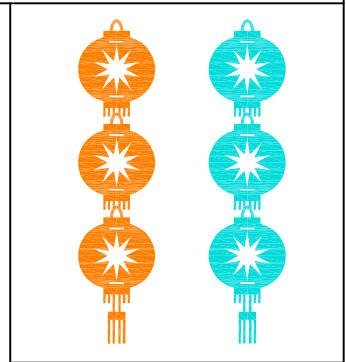

Step-by-Step
Fold and Cut
Patterns

Lantern-Chain-003

Materials: scissors, 3"x8" different colored paper.

Symmetrical folding instructions:

Folding
method

Finished cutting
Lantern-Chain-003

Note: Cut out the hatched parts.